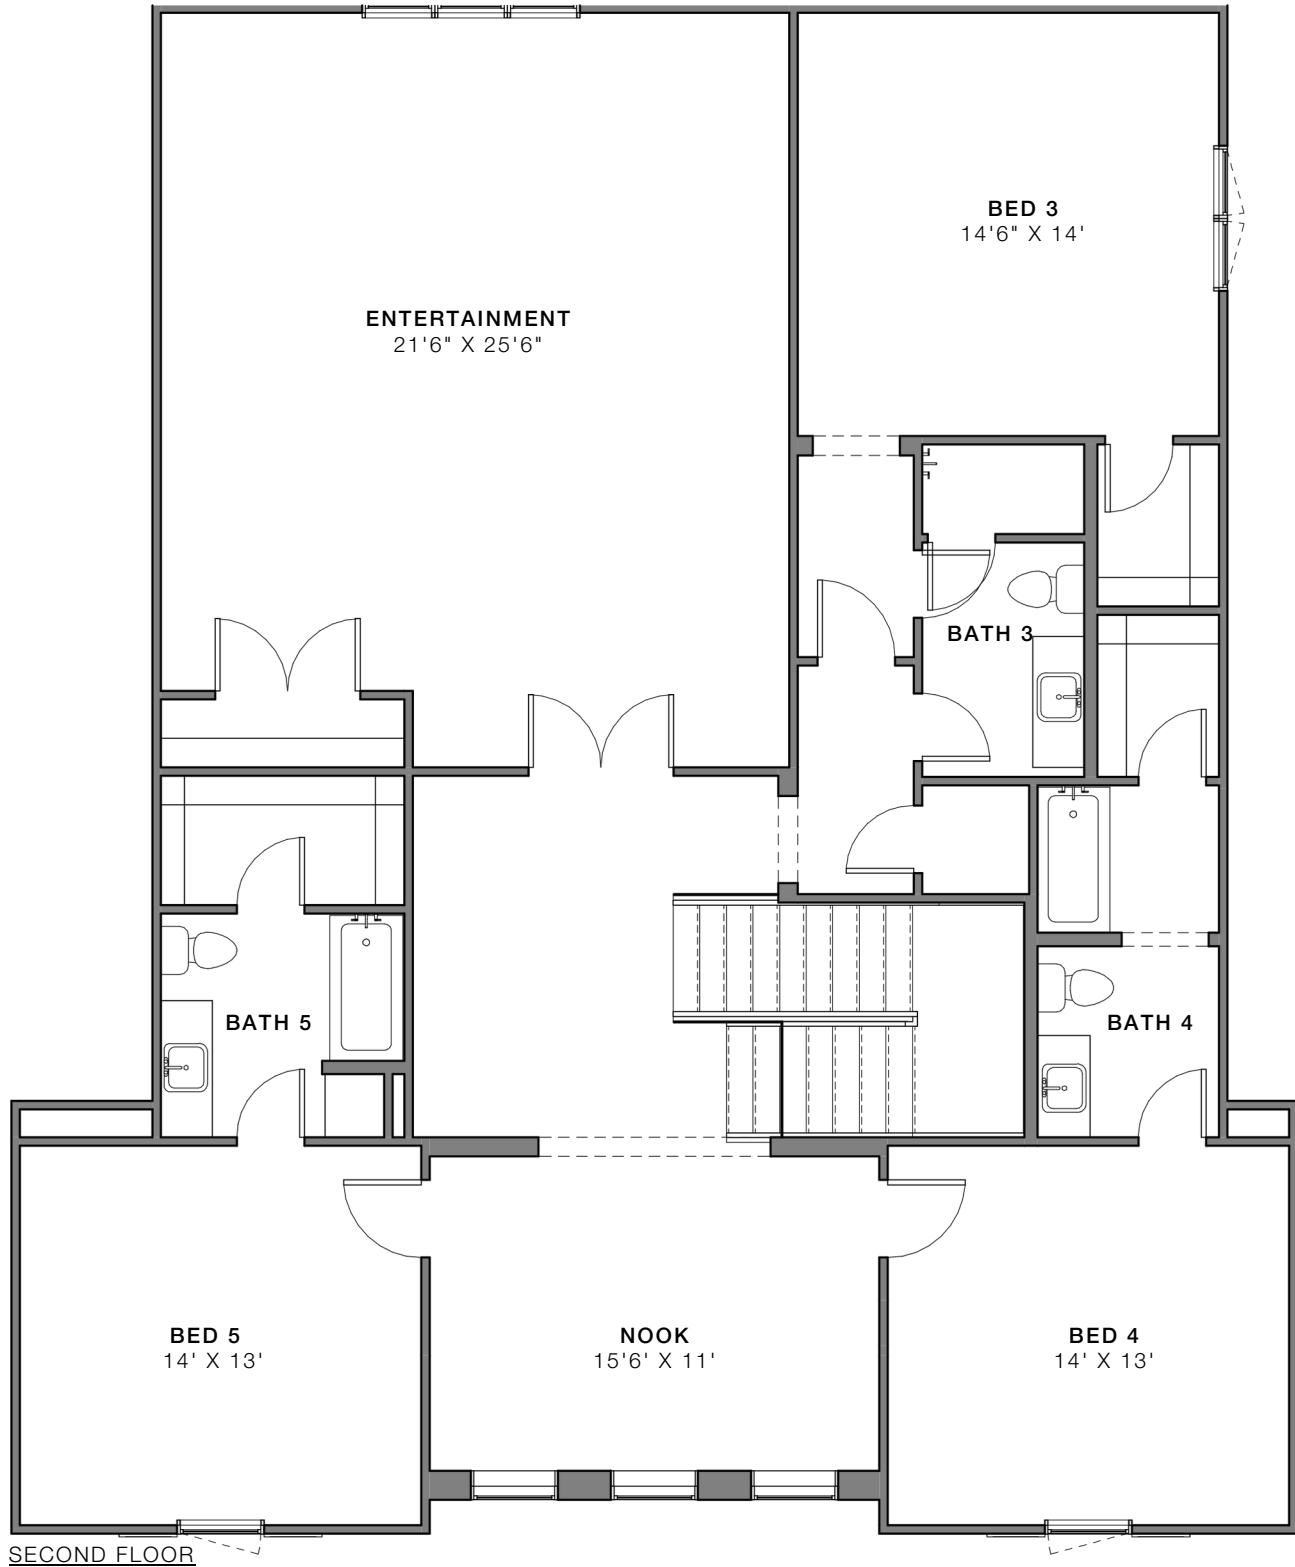

4047 HIGHGROVE DRIVE | DALLAS TX 75220

6 BED | 5 BATH | 5,005 SF | .263 ACRE | MIDWAY HOLLOW

JESSICA KOLTUN
HOME

Jessica Koltun | (214) 440-0017 | info@jessicakoltunhome.com | [@jessicakoltunhome](https://www.jessicakoltunhome.com) | [jessicakoltunhome.com](https://www.jessicakoltunhome.com)

All material presented herein is intended for informational purposes only. Information is compiled from sources deemed reliable but is subject to errors, omissions, changes in price, condition, sale, or withdrawal without notice. All measurements & square footages are approximate, but not guaranteed & should be independently verified. This is not intended to solicit property already listed. Jessica Koltun is a licensed Broker & fully supports the principles of the Fair Housing Act and the Equal Opportunity Act.