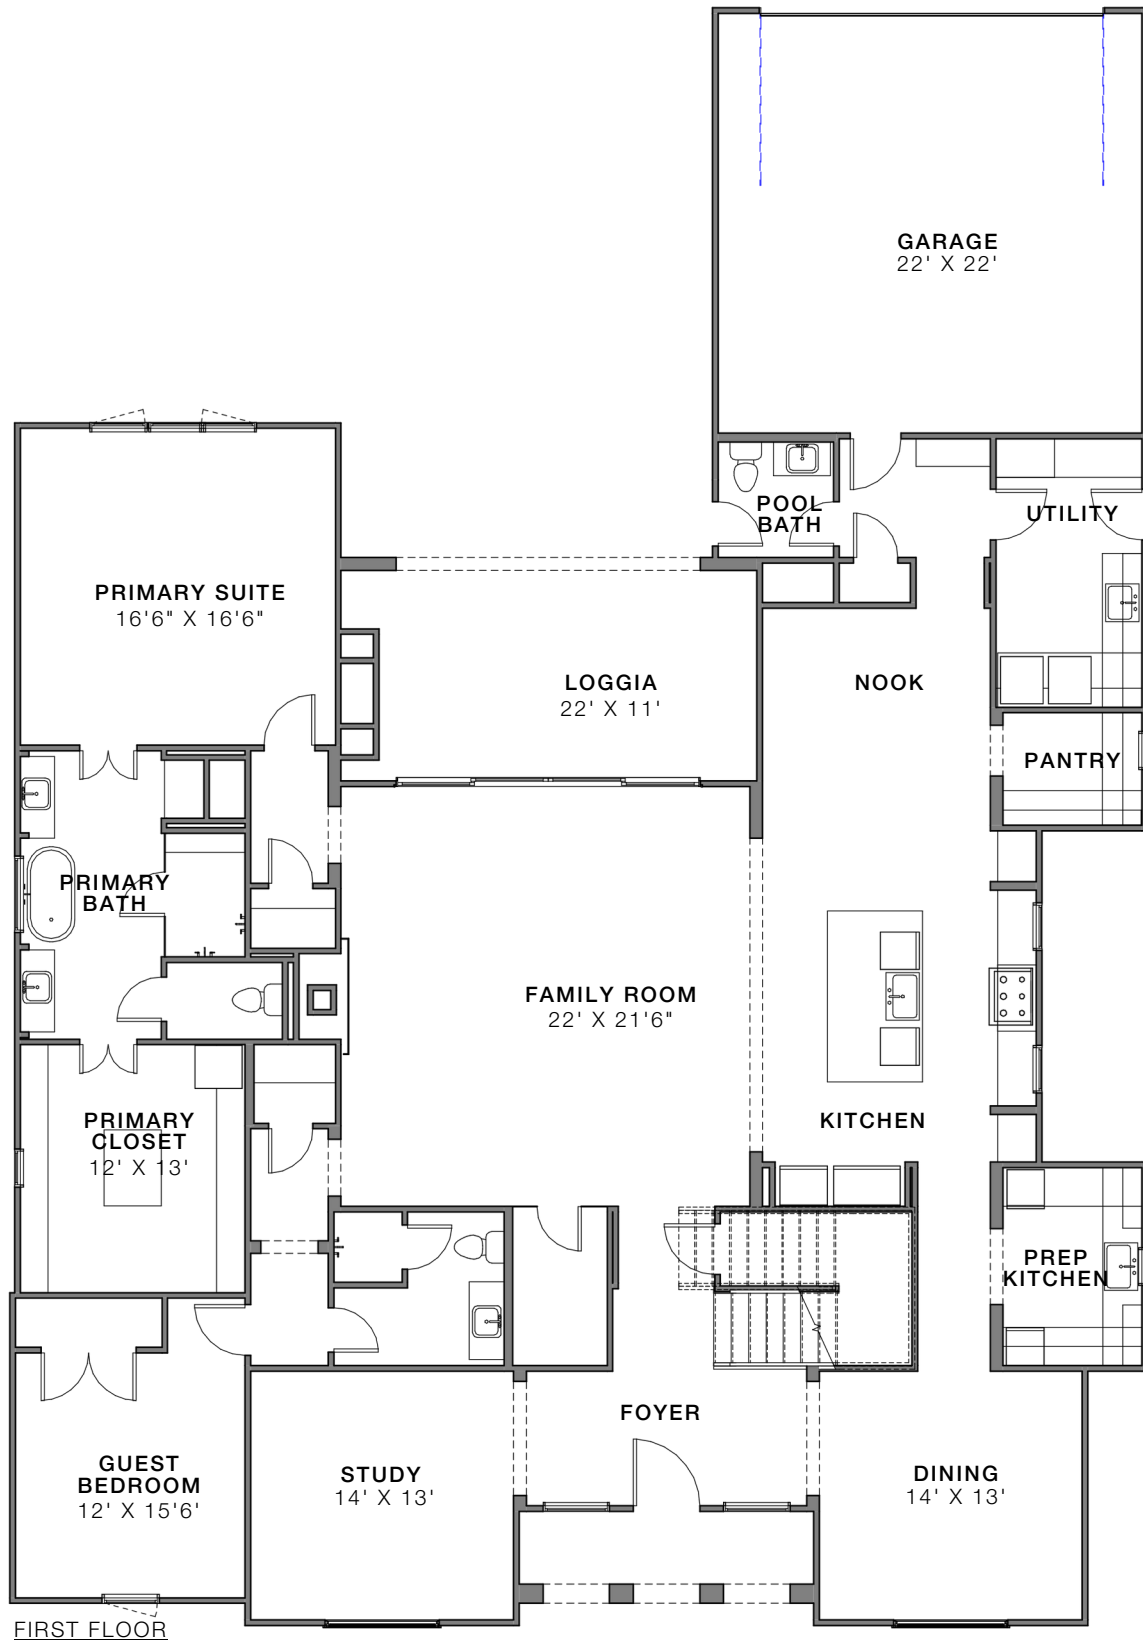

4047 HIGHGROVE DRIVE | DALLAS TX 75220

6 BED | 5 BATH | 5,005 SF | .263 ACRE | MIDWAY HOLLOW

JESSICA KOLTUN
HOME

Jessica Koltun | (214) 440-0017 | info@jessicakoltunhome.com | [@jessicakoltunhome](https://www.jessicakoltunhome.com) | [jessicakoltunhome.com](https://www.jessicakoltunhome.com)