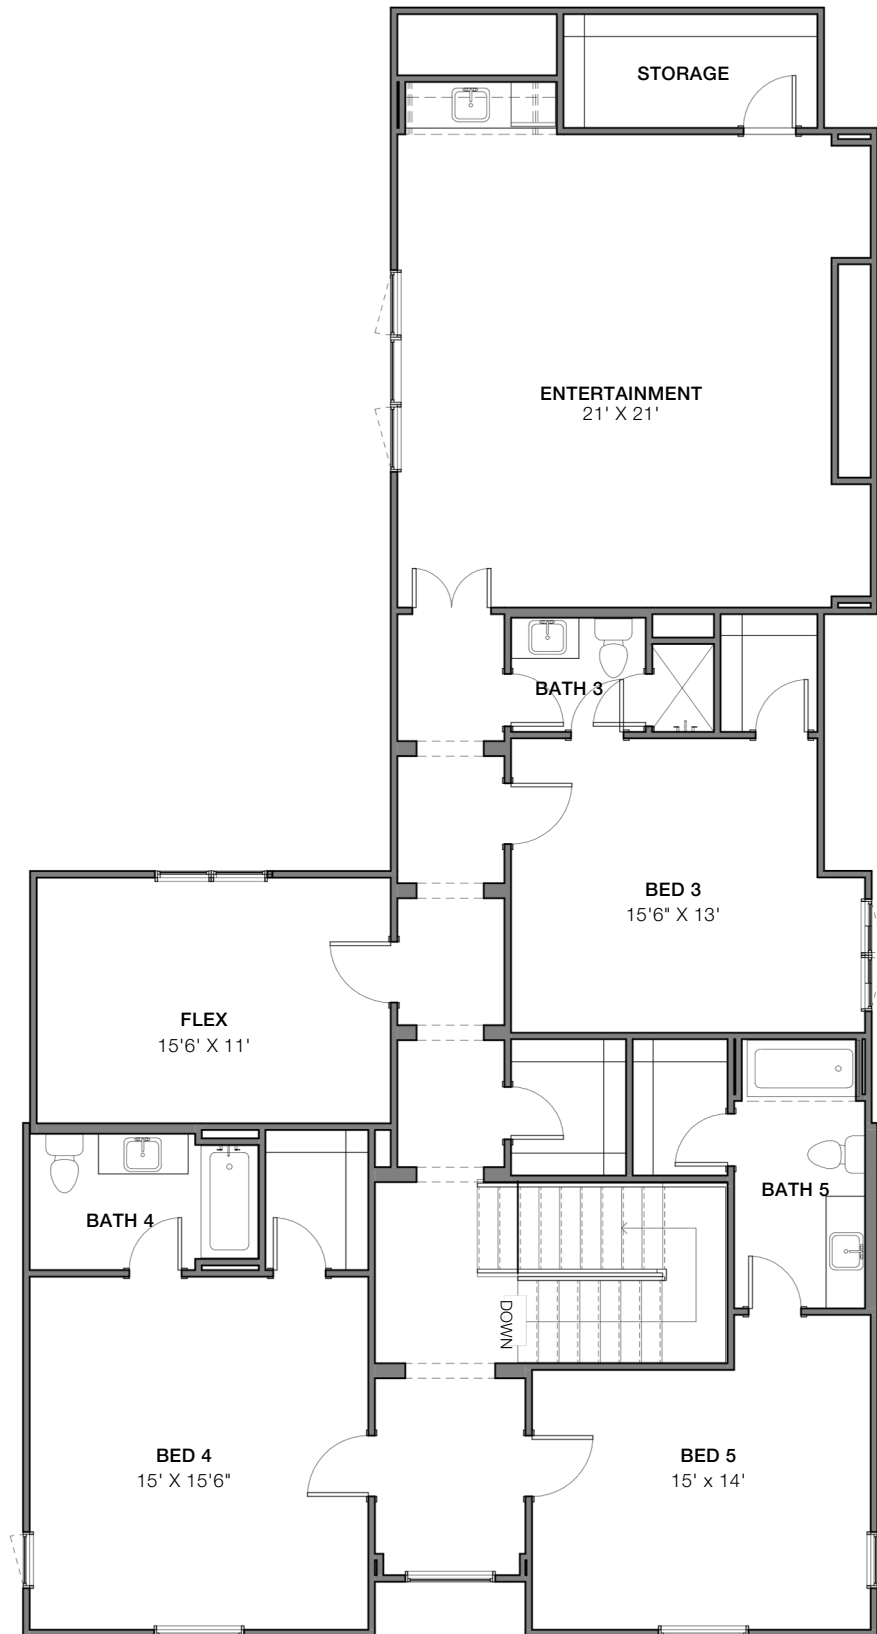

5107 W. HANOVER AVE | DALLAS TX 75220

6 BED | 5 BATH | 4,612 SF | .17 ACRE | BRIARWOOD

FIRST FLOOR

JESSICA KOLTUN
HOME

Jessica Koltun | (214) 440-0017 | info@jessicakoltunhome.com | [@jessicakoltunhome](https://www.jessicakoltunhome.com) | [jessicakoltunhome.com](https://www.jessicakoltunhome.com)

5107 W. HANOVER AVE | DALLAS TX 75220

6 BED | 5 BATH | 4,612 SF | .17 ACRE | BRIARWOOD

SECOND FLOOR

JESSICA KOLTUN

H O M E

Jessica Koltun | (214) 440-0017 | info@jessicakoltunhome.com | [@jessicakoltunhome](https://www.jessicakoltunhome.com) | [jessicakoltunhome.com](https://www.jessicakoltunhome.com)

5107 W. HANOVER AVE | DALLAS TX 75209

6 BED | 5 BATH | 4,612 SF | .17 ACRE | BRIARWOOD

Wolf Rangetop
SRT366
36" Sealed Burner Rangetop -
6 Burners

Wolf Wall Oven
DO3050PE/S/P
30" E Series Professional
Built-In Double Oven