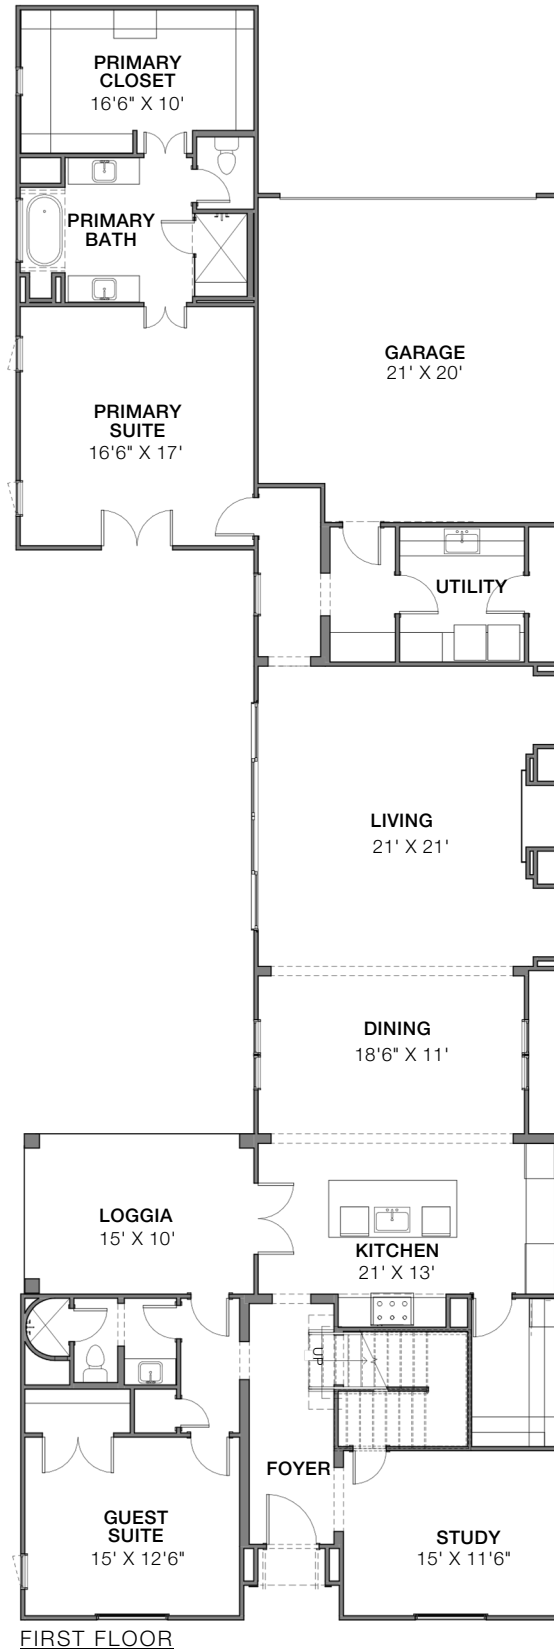

5107 W. HANOVER AVE | DALLAS TX 75220

6 BED | 5 BATH | 4,612 SF | .17 ACRE | BRIARWOOD

FIRST FLOOR

JESSICA KOLTUN
HOME

Jessica Koltun | (214) 440-0017 | info@jessicakoltunhome.com | [@jessicakoltunhome](https://www.jessicakoltunhome.com) | [jessicakoltunhome.com](https://www.jessicakoltunhome.com)

5107 W. HANOVER AVE | DALLAS TX 75220

6 BED | 5 BATH | 4,612 SF | .17 ACRE | BRIARWOOD

SECOND FLOOR

JESSICA KOLTUN

H O M E

Jessica Koltun | (214) 440-0017 | info@jessicakoltunhome.com | [@jessicakoltunhome](https://www.jessicakoltunhome.com) | [jessicakoltunhome.com](https://www.jessicakoltunhome.com)

5107 W. HANOVER AVE | DALLAS TX 75209

6 BED | 5 BATH | 4,612 SF | .17 ACRE | BRIARWOOD

Wolf Rangetop
SRT366
36" Sealed Burner Rangetop -
6 Burners

Wolf Wall Oven
DO3050PE/S/P
30" E Series Professional
Built-In Double Oven