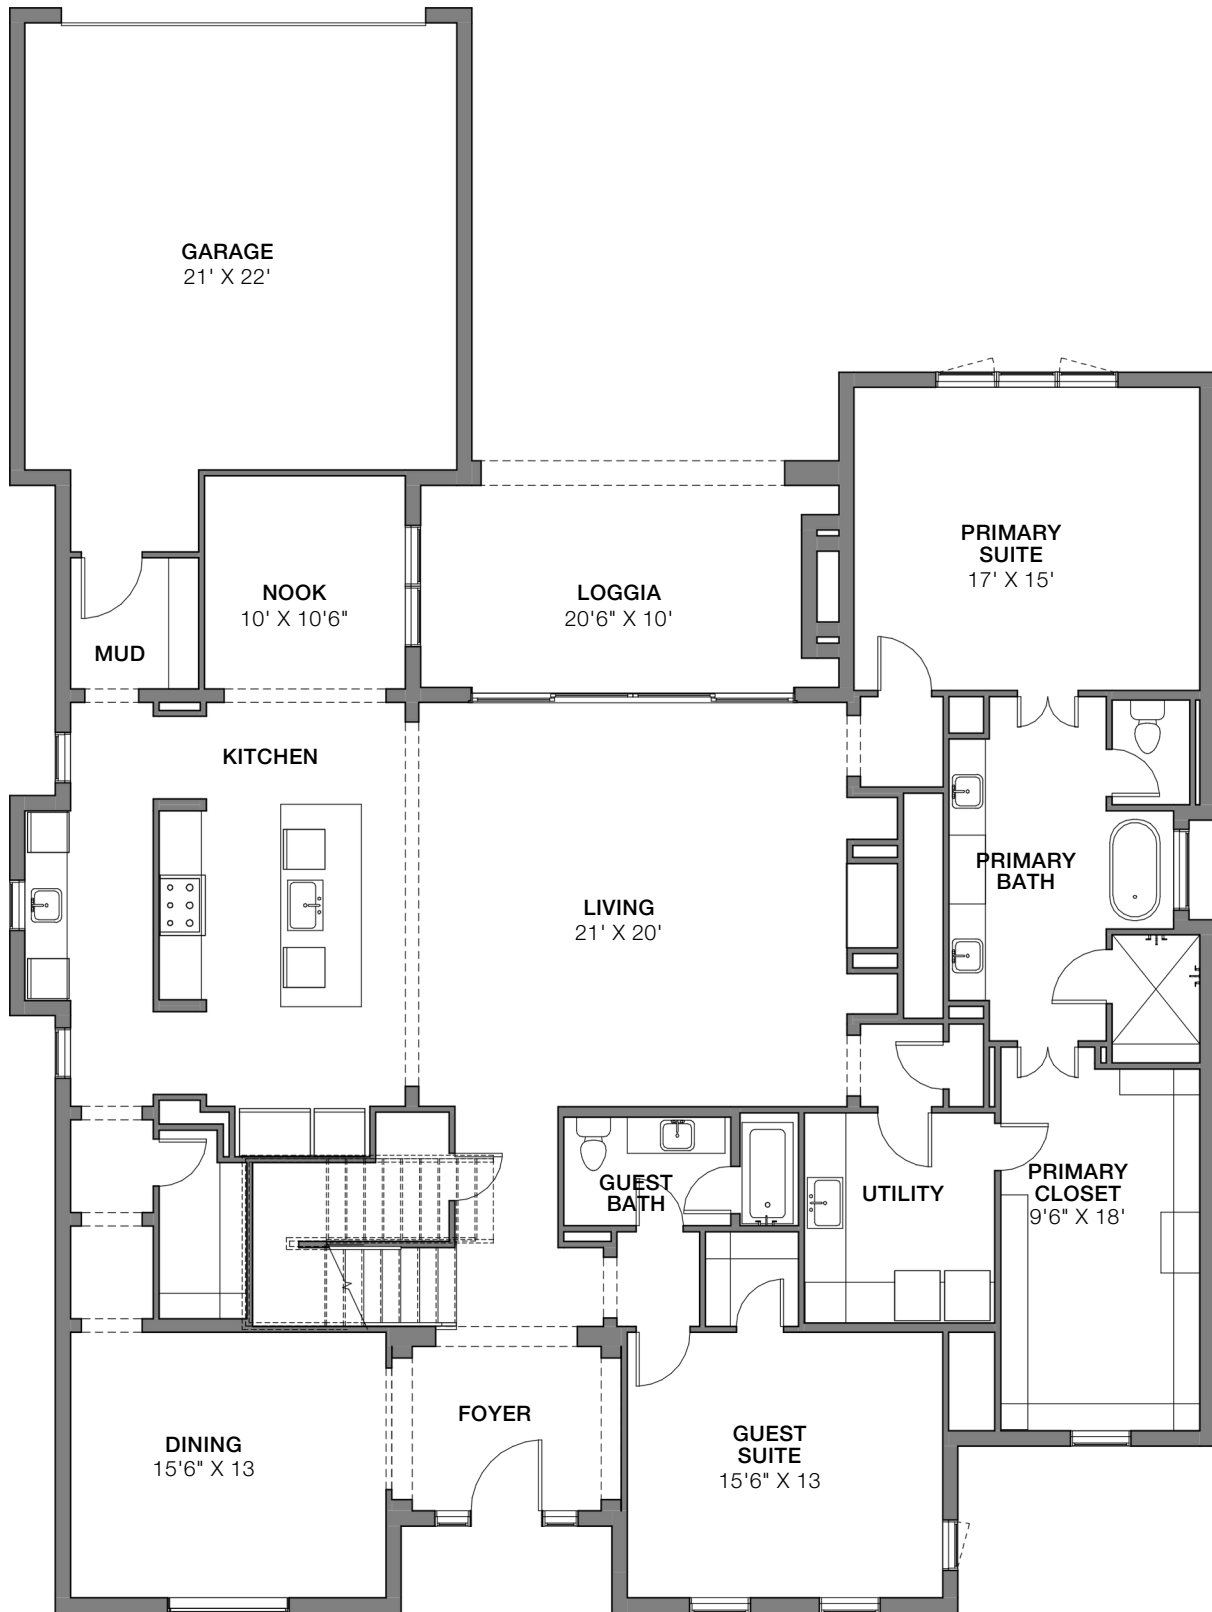

3917 CLOVER LANE | DALLAS TX 75220

6 BED | 5.1 BATH | 4,942 SF | .22 ACRE | MIDWAY HOLLOW

FIRST FLOOR

JESSICA KOLTUN
HOME

Jessica Koltun | (214) 440-0017 | info@jessicakoltunhome.com | [@jessicakoltunhome](https://www.jessicakoltunhome.com) | [jessicakoltunhome.com](https://www.jessicakoltunhome.com)

3917 CLOVER LANE | DALLAS TX 75220

6 BED | 5.1 BATH | 4,942 SF | .22 ACRE | MIDWAY HOLLOW

SECOND FLOOR

JESSICA KOLTUN
HOME

Jessica Koltun | (214) 440-0017 | info@jessicakoltunhome.com | [@jessicakoltunhome](https://www.jessicakoltunhome.com) | [jessicakoltunhome.com](https://www.jessicakoltunhome.com)