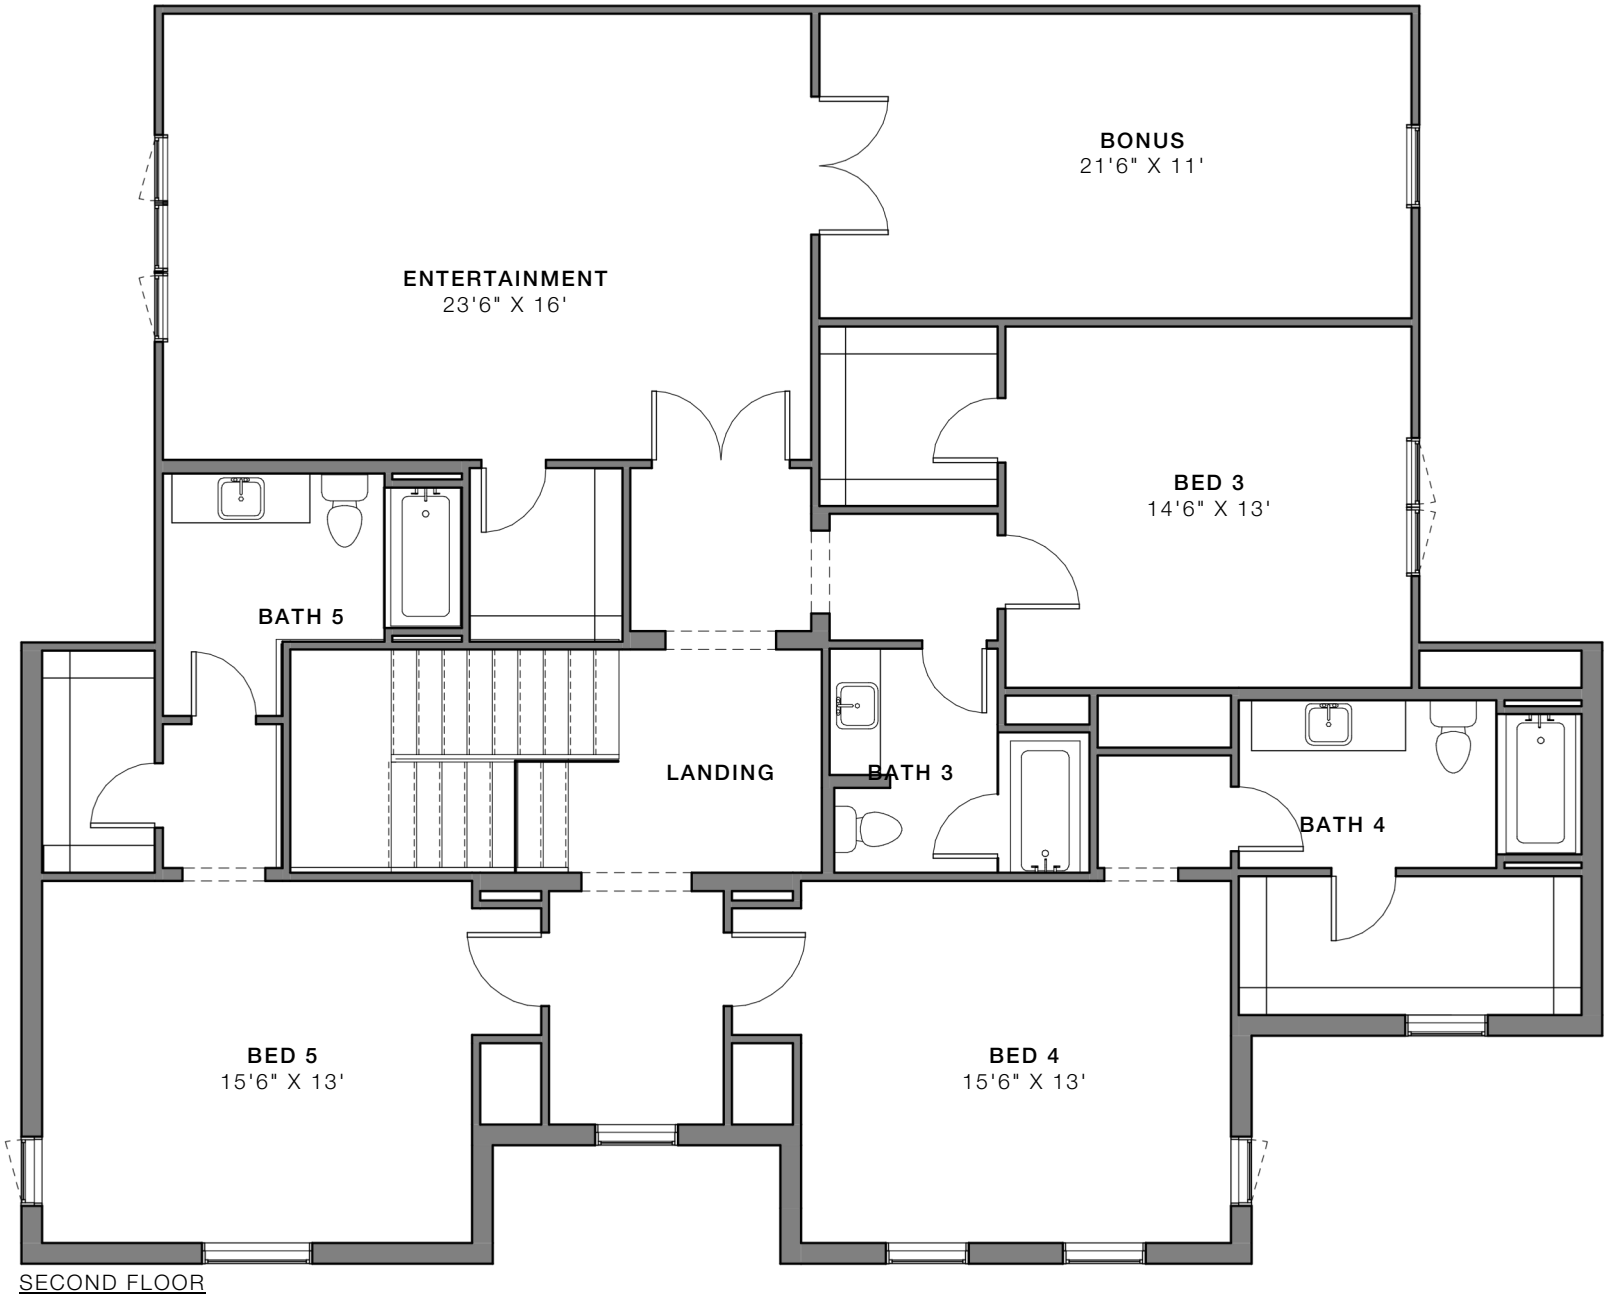

3917 CLOVER LANE | DALLAS TX 75220

6 BED | 5.1 BATH | 4,942 SF | .22 ACRE | MIDWAY HOLLOW

FIRST FLOOR

JESSICA KOLTUN
HOME

Jessica Koltun | (214) 440-0017 | info@jessicakoltunhome.com | [@jessicakoltunhome](https://www.jessicakoltunhome.com) | [jessicakoltunhome.com](https://www.jessicakoltunhome.com)

3917 CLOVER LANE | DALLAS TX 75220

6 BED | 5.1 BATH | 4,942 SF | .22 ACRE | MIDWAY HOLLOW

SECOND FLOOR

JESSICA KOLTUN
HOME

Jessica Koltun | (214) 440-0017 | info@jessicakoltunhome.com | [@jessicakoltunhome](https://www.jessicakoltunhome.com) | [jessicakoltunhome.com](https://www.jessicakoltunhome.com)